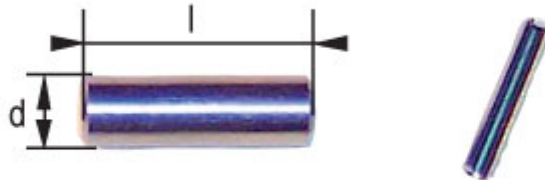

cromox Bolts and Pins CBP

For CGHF and CGS, bright polished

SPECIFICATIONS

Type	d/l mm	Mass kg
SS-CBP-05	6 x 28	0.007
SS-CBP-06	8 x 28	0.010
SS-CBP-07	8 x 32	0.013
SS-CBP-08	10 x 32	0.020
SS-CBP-10	13 x 40	0.045
SS-CBP-13	16 x 45	0.070
SS-CBP-16	20 x 55	0.140